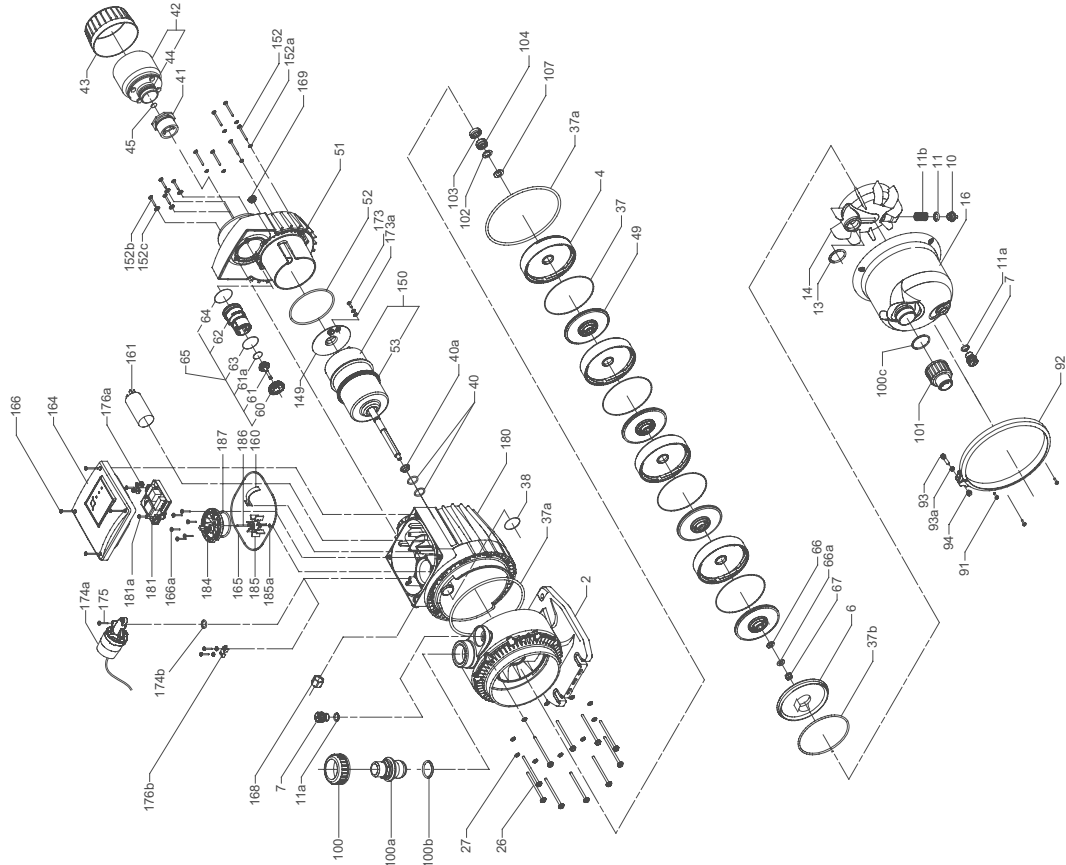

MQ 3-45 Model B

MQ MQ, RMQ

(until week 4, 2009)