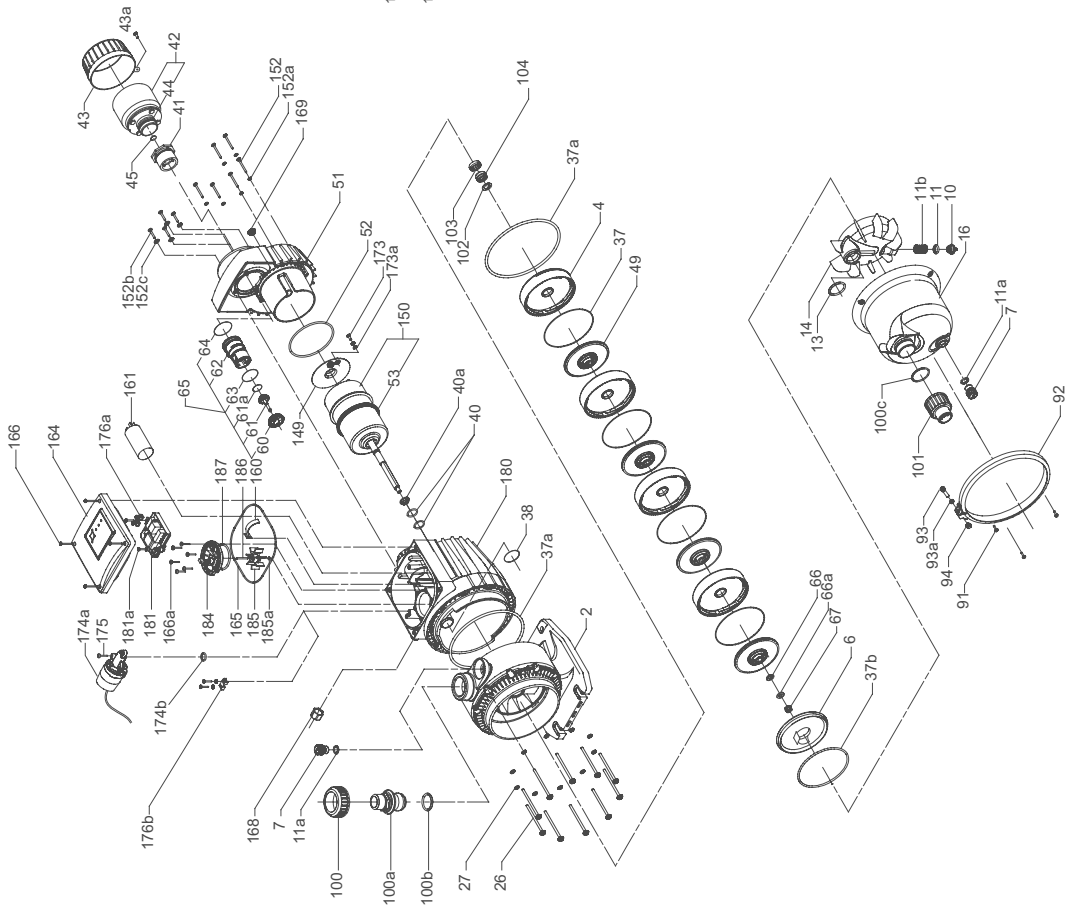

## Terminal box connection

Pos.	Description/kit No	96488399
164	Terminal box cover	1
165	O-ring	158.4 x 2.6
166	Screw	4

MQ 3-45 Model B

MQ MQ, RMQ

(until week 4, 2009)

(from week 4, 2009)

TM05 5951 1615 - TM05 5952 1615