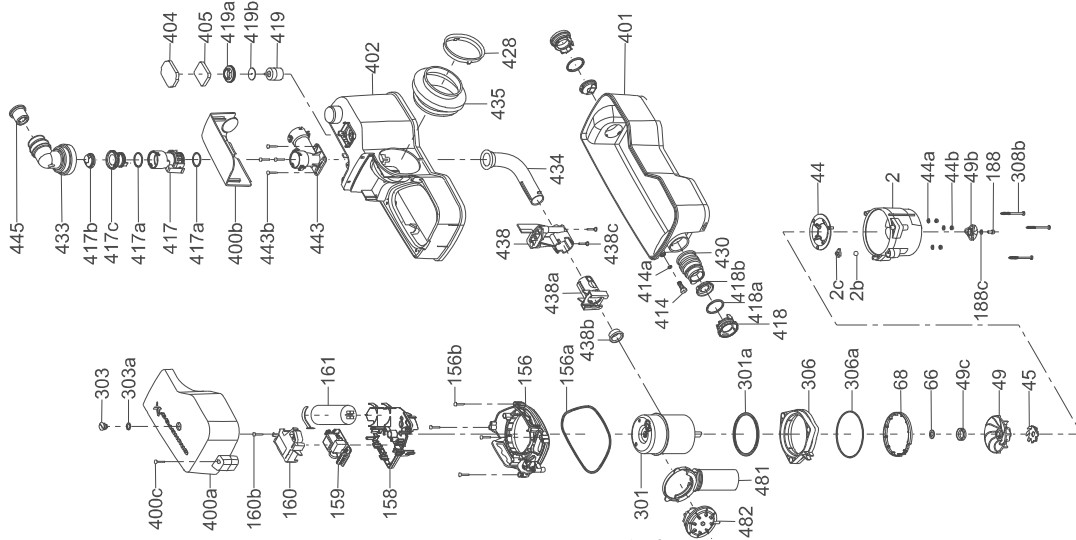

WC-3

CWC-3

WC-1

TM05 0301 0911