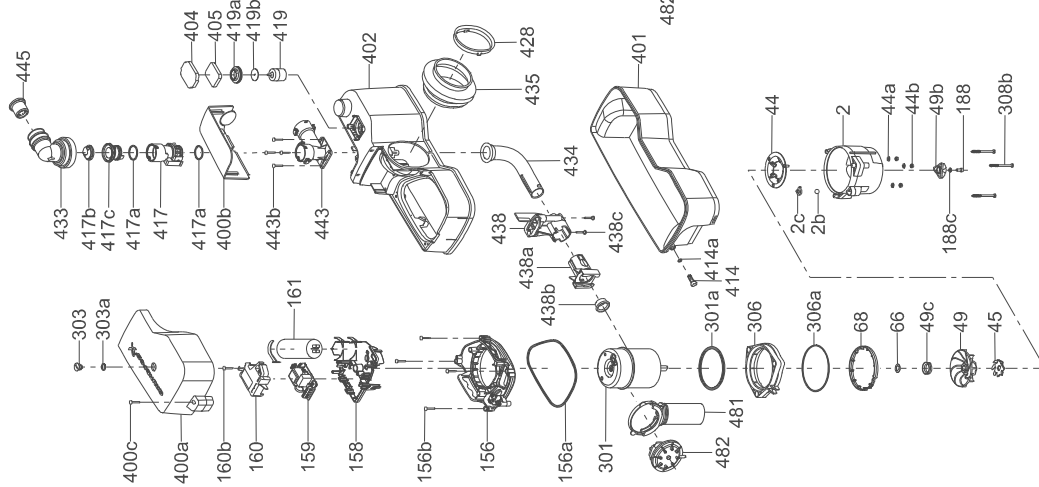

Motor

Pos.	Description/kit No	97775341	97775348
2	Pump housing	1	-
2c	Flange for ball	1	-
2b	Ball	1	-
44	Grinder ring	1	-
44a	Washer	3	-
44b	Nut	3	-
45	Grinder head	1	-
49	Impeller	1	-
49b	Impeller nut	1	-
49c	V-ring	1	-
66	Washer	1	-
68	Ring	1	-
156	Motor flange	1	-
156a	O-ring	1	-
156b	Screw	1	-
158	Retainer for printed-circuit board	1	-
159	Printed-circuit board	1	-
160	Cover for printed-circuit board	1	-
161	Capacitor	1	-
188	Screw	1	-
188c	Washer	1	-
301	Motor	1	1
301a	O-ring	1	1
306	Flange for pump housing	1	-
306a	O-ring	1	-
308b	Screw	3	-
481	Retainer for pressure switch	1	-
482	Pressure switch	1	-

Pressure switch

Pos.	Description/kit No	97775344
481	Retainer for pressure switch	1
482	Pressure switch	1

Printed-circuit board

Pos.	Description/kit No	97775345
159	Printed-circuit board	1

WC-3

CWC-3

WC-1

TW05 0301 0911

Cover, Service

Pos.	Description Kit No	WC-1, WC-3 97775355	CWC-3 97775356
303	Plug	1	1
303a	O-ring	1	1
400a	Service cover	1	1
400c	Screw	1	1

Gasket for toilet connection

Pos.	Description Kit No	WC-1, WC-3 97775368	CWC-3 97775369
428	Hose clamp	1	1
435	Toilet connection	1	1
-	Clamp	1	-

Pos.	Description/kit No	97775371
417c	Non-return valve body	1
417a	O-ring	2
417b	Non-return flap	1

Rubber parts for inlet

Pos.	Description Kit No	WC-1 97775363	WC-3, CWC-3 97775364
430	Flexible connection	1	2
-	Clamp	2	4