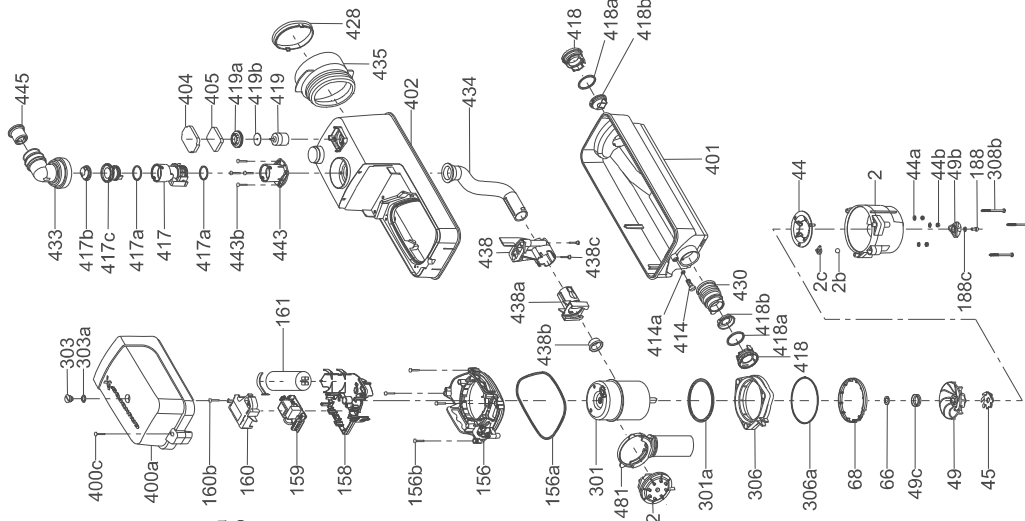

Motor

Pos.	Description/kit No	97775341	97775348
2	Pump housing	1	-
2c	Flange for ball	1	-
2b	Ball	1	-
44	Grinder ring	1	-
44a	Washer	3	-
44b	Nut	3	-
45	Grinder head	1	-
49	Impeller	1	-
49b	Impeller nut	1	-
49c	V-ring	1	-
66	Washer	1	-
68	Ring	1	-
156	Motor flange	1	-
156a	O-ring	1	-
156b	Screw	1	-
158	Retainer for printed-circuit board	1	-
159	Printed-circuit board	1	-
160	Cover for printed-circuit board	1	-
161	Capacitor	1	-
188	Screw	1	-
188c	Washer	1	-
301	Motor	1	1
301a	O-ring	1	1
306	Flange for pump housing	1	-
306a	O-ring	1	-
308b	Screw	3	-
481	Retainer for pressure switch	1	-
482	Pressure switch	1	-

Pressure switch

Pos.	Description/kit No	97775344
481	Retainer for pressure switch	1
482	Pressure switch	1

Printed-circuit board

Pos.	Description/kit No	97775345
159	Printed-circuit board	1

WC-3

CWC-3

WC-1

TW05 0301 0911

Cover, Service

Pos.	Description Kit No	WC-1, WC-3 97775355	CWC-3 97775356
303	Plug	1	1
303a	O-ring	1	1
400a	Service cover	1	1
400c	Screw	1	1

Gasket for toilet connection

Pos.	Description Kit No	WC-1, WC-3 97775368	CWC-3 97775369
428	Hose clamp	1	1
435	Toilet connection	1	1
-	Clamp	1	-

Pos.	Description/kit No	97775371
417c	Non-return valve body	1
417a	O-ring	2
417b	Non-return flap	1

Rubber parts for inlet

Pos.	Description Kit No	WC-1 97775363	WC-3, CWC-3 97775364
430	Flexible connection	1	2
-	Clamp	2	4