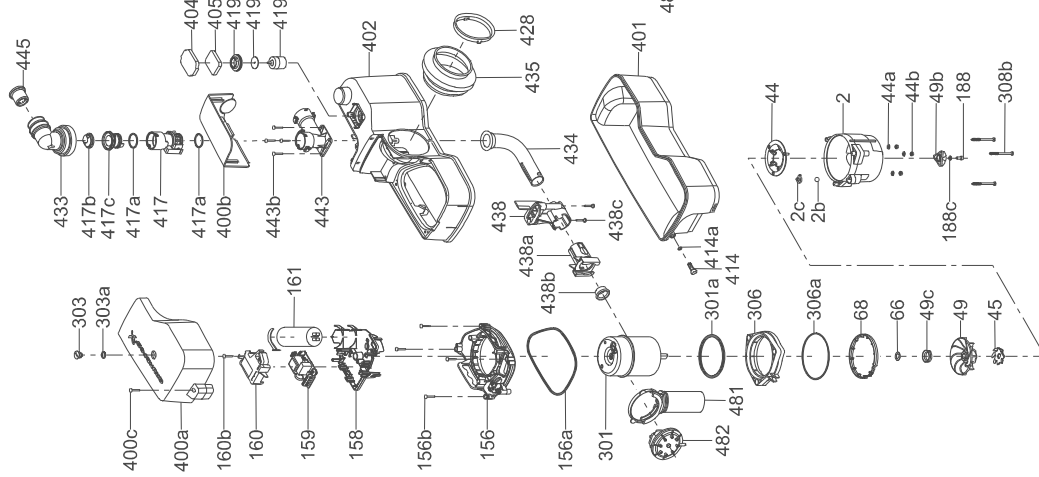

WC-3

CWC-3

WC-1

TM05 0301 0911