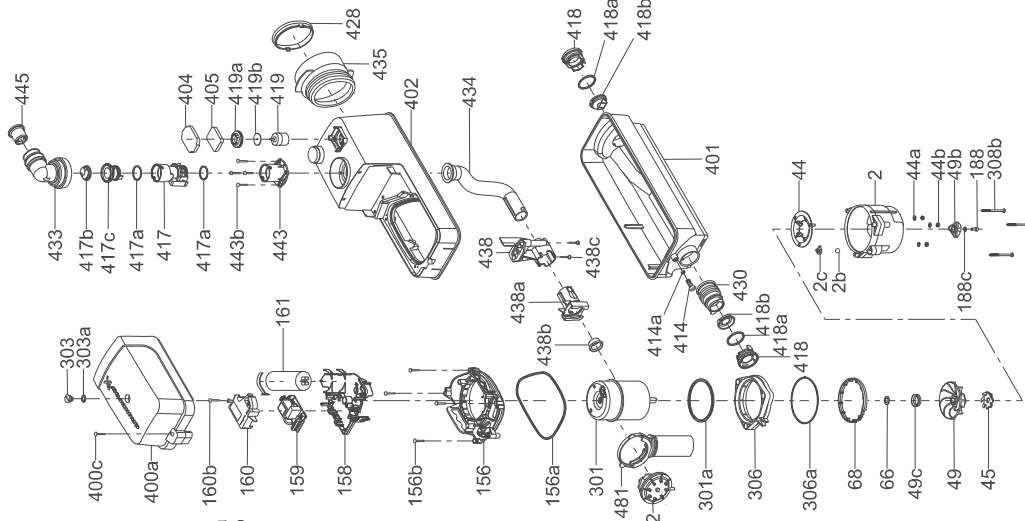

WC-3

CWC-3

WC-1

TM05 0301 0911