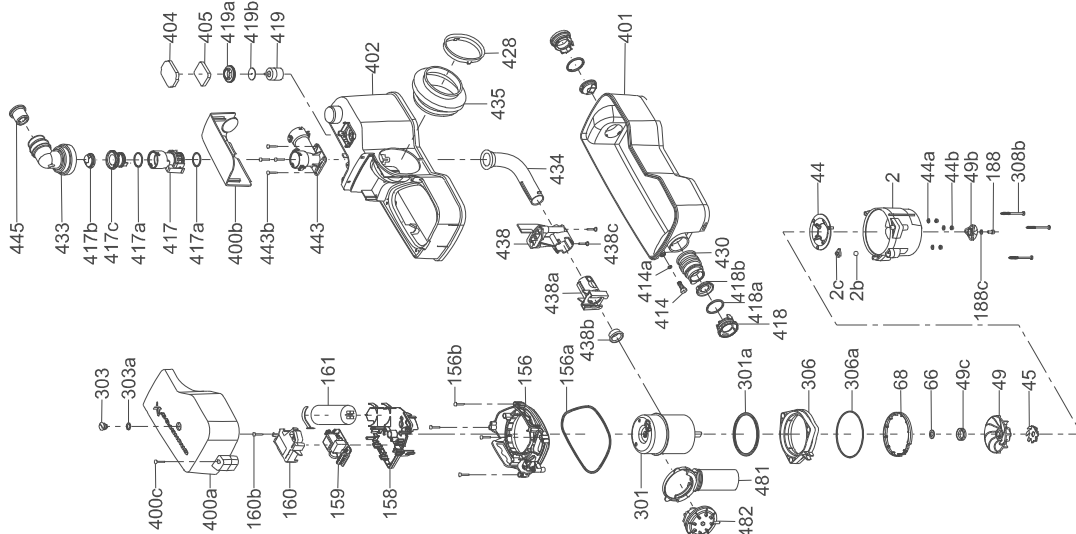

WC-3

CWC-3

WC-1

TW05 0301 0911

WC-1, WC-3, CWC-3 Sololift2